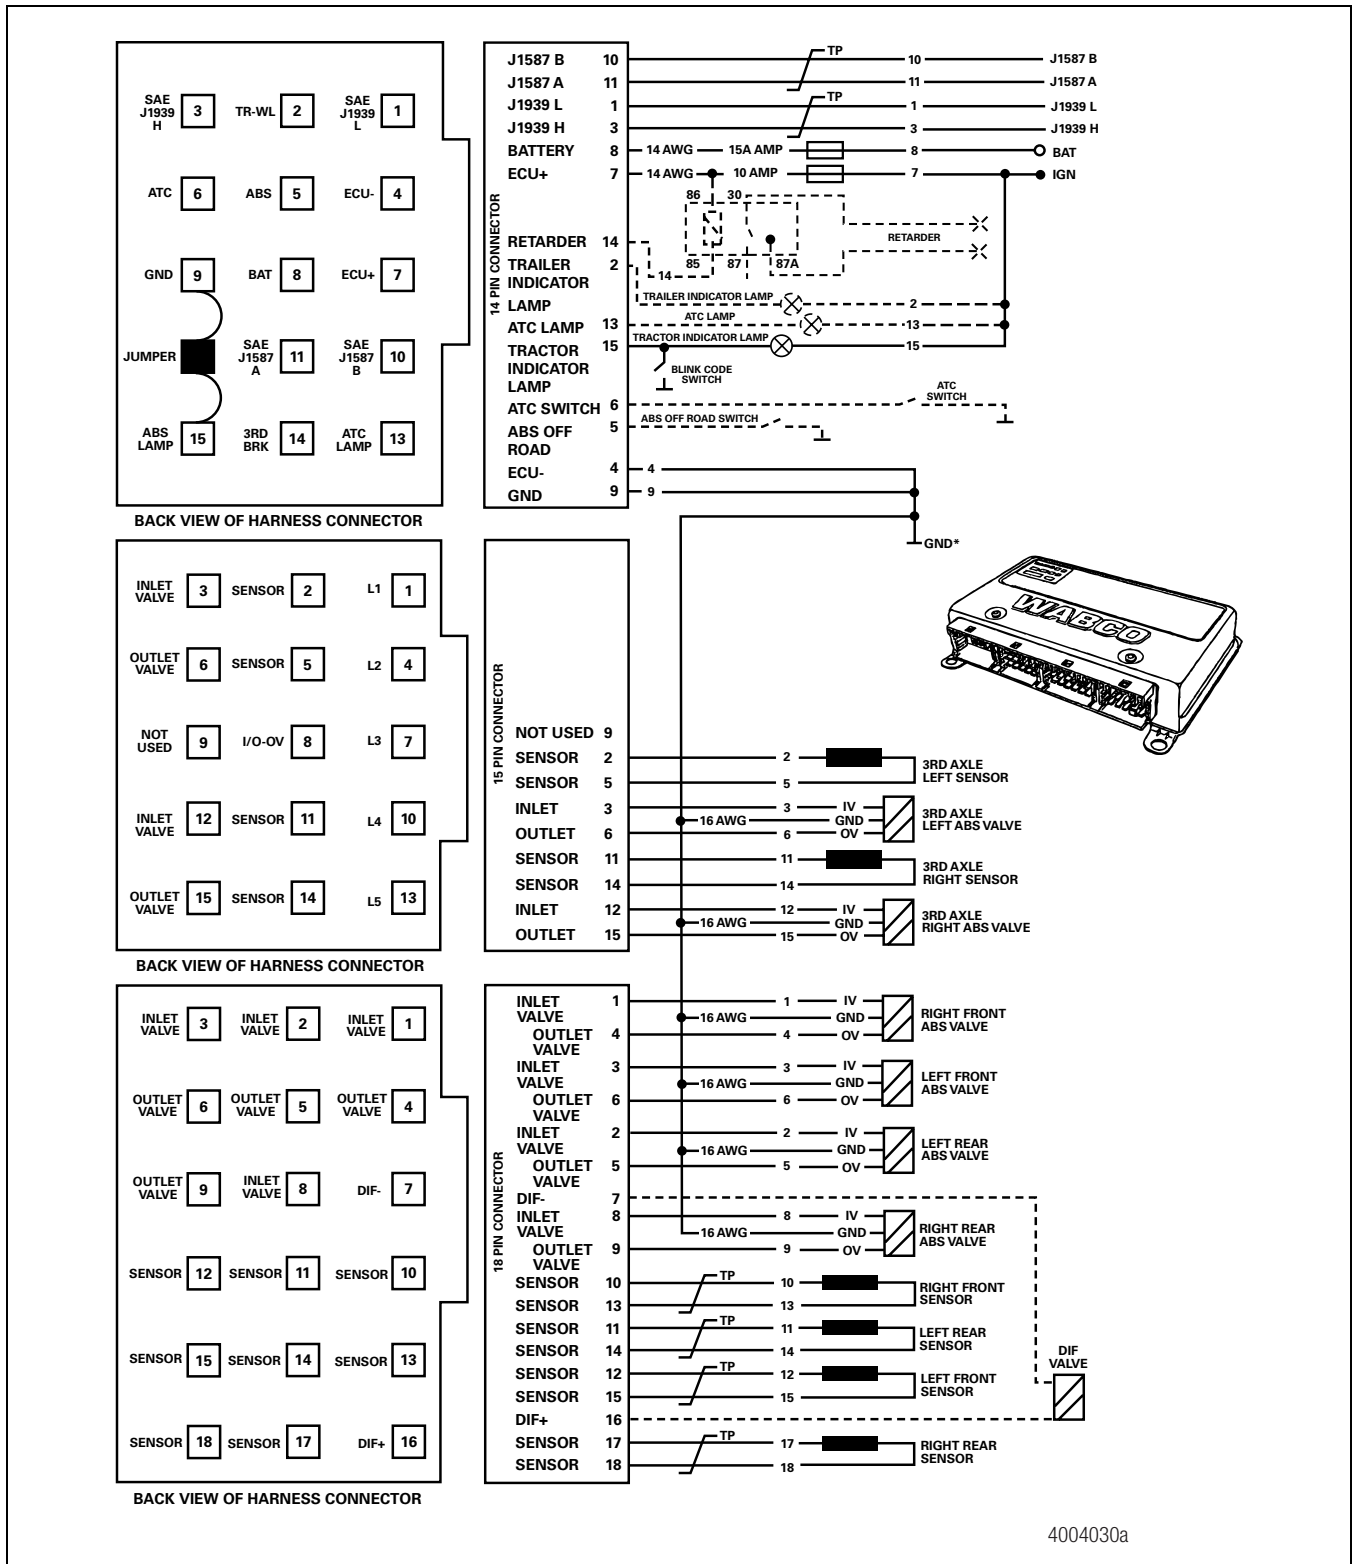

6S/6M Universal ECU (Cab-mounted)

Figure 6.5

4004030a