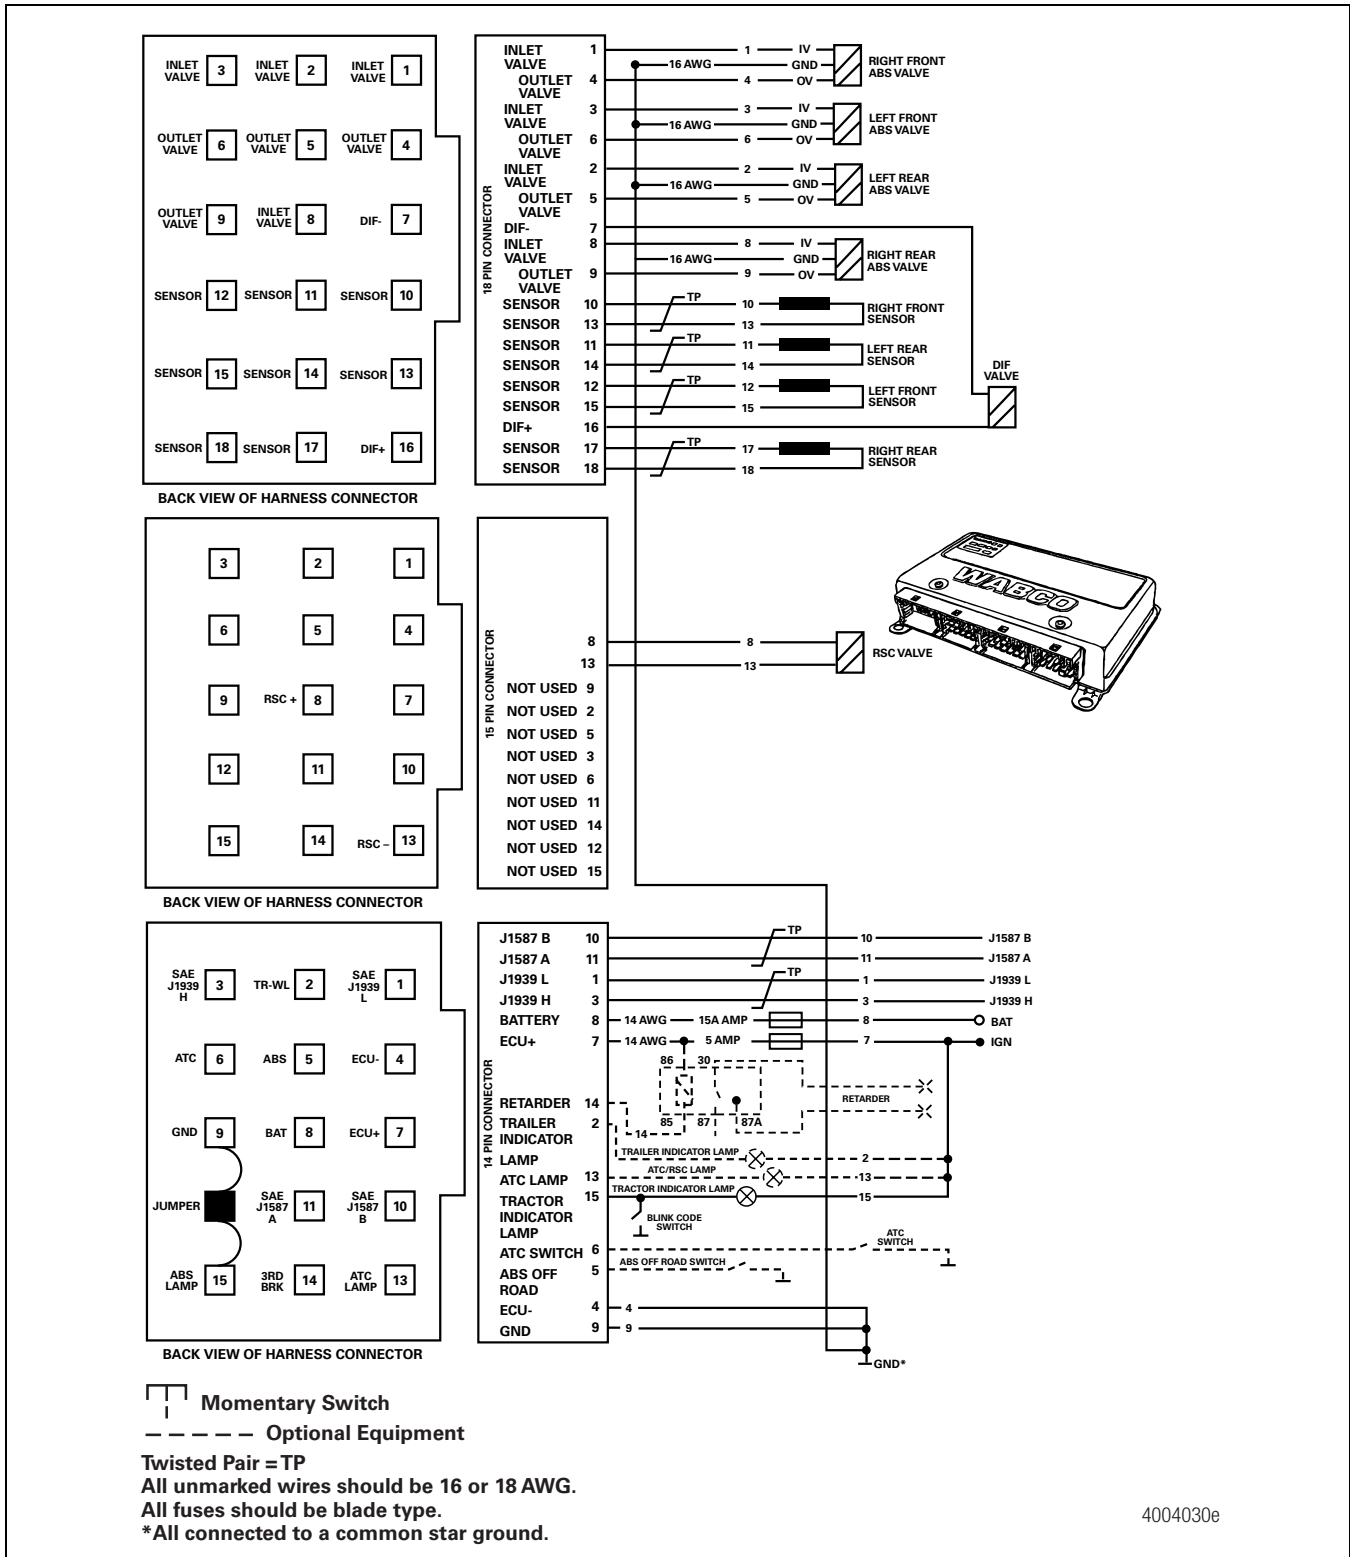

## 4S/4M Universal ECU (Cab-mounted) with RSC

Figure 6.6