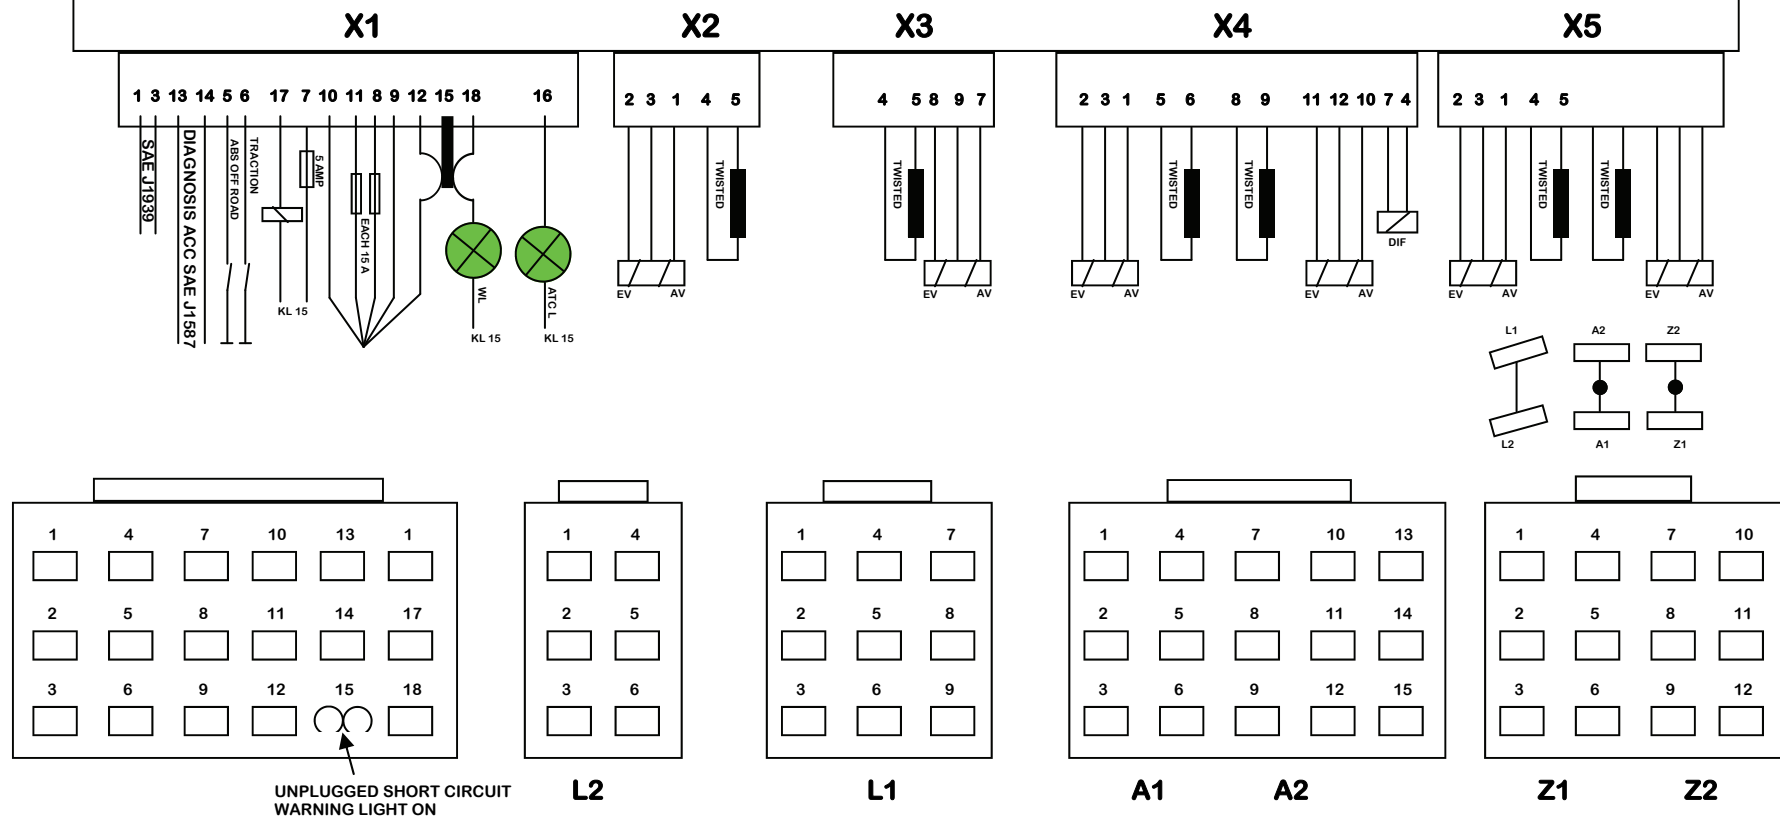

ABS/ATC D VERSION

This is a basic wiring diagram for a ABS/ATC D VERSION system, some ECU'S in this range may differ slightly.

The ECU numbers this diagram applies to are as follows:
(all numbers start with 446 003 ...)

**401. 402. 403. 404. 405. 406. 407. 408. 409. 419. 418. 417. 416. 414. 413.
410. 420. 421. 422.**