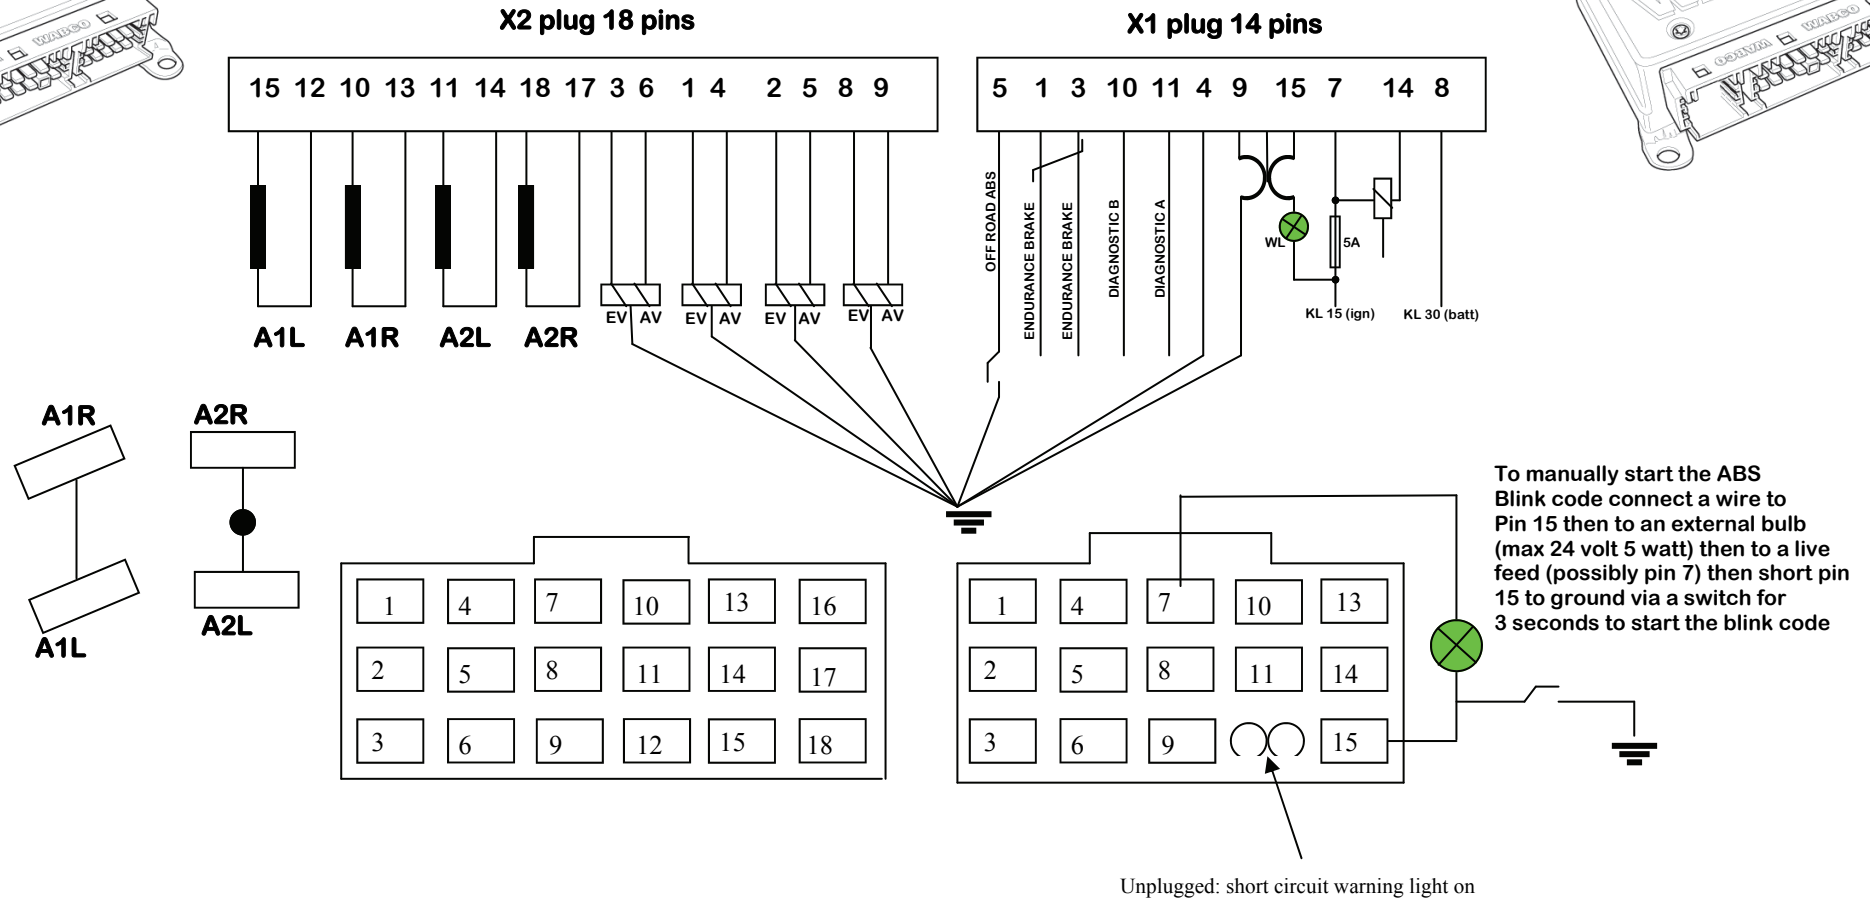

Wabco ABS D basic version

This is a basic wiring diagram for a ABS D system, some ECU'S in this range may differ slightly.

The ECU numbers this diagram applies to are as follows:

(all numbers start with 446 004 ...)

302. 304. 305. 306. 307. 308. 309. 310. 311. 312. 313.

14. 315. 316. 317. 318. 319. 320. 322.