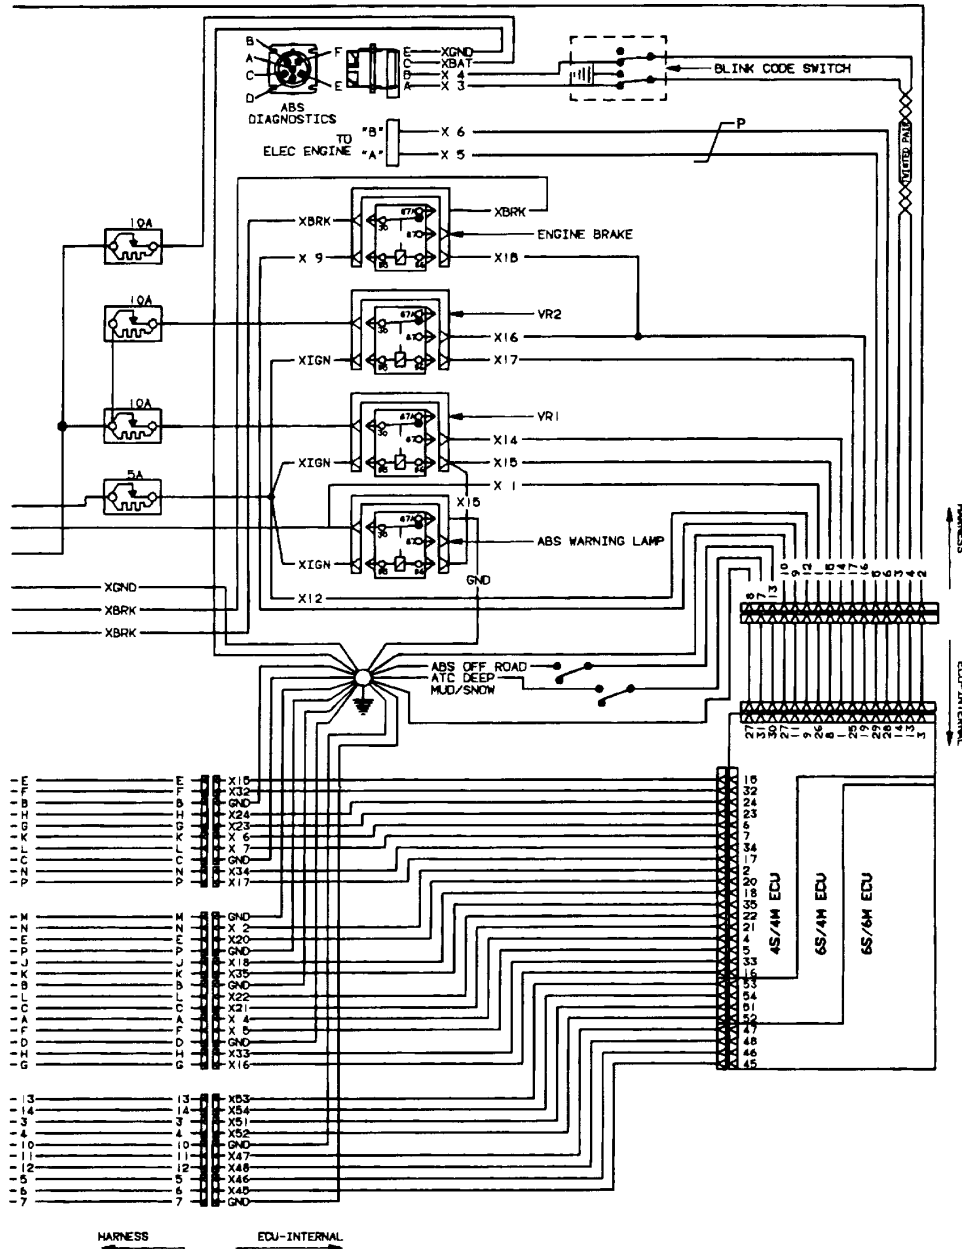

## ABS/ATC Wiring Schematic Frame-Mounted ECU Left/Right Harness Configuration

Figure 5.3

**Figure 5.4**

2000446a

# Section 5 Wiring

**MERITOR WABCO**

## ABS/ATC Wiring Schematic

### Frame-Mounted ECU Front/Rear Harness Configuration

Figure 5.5

1000447a

Figure 5.6

2000447a