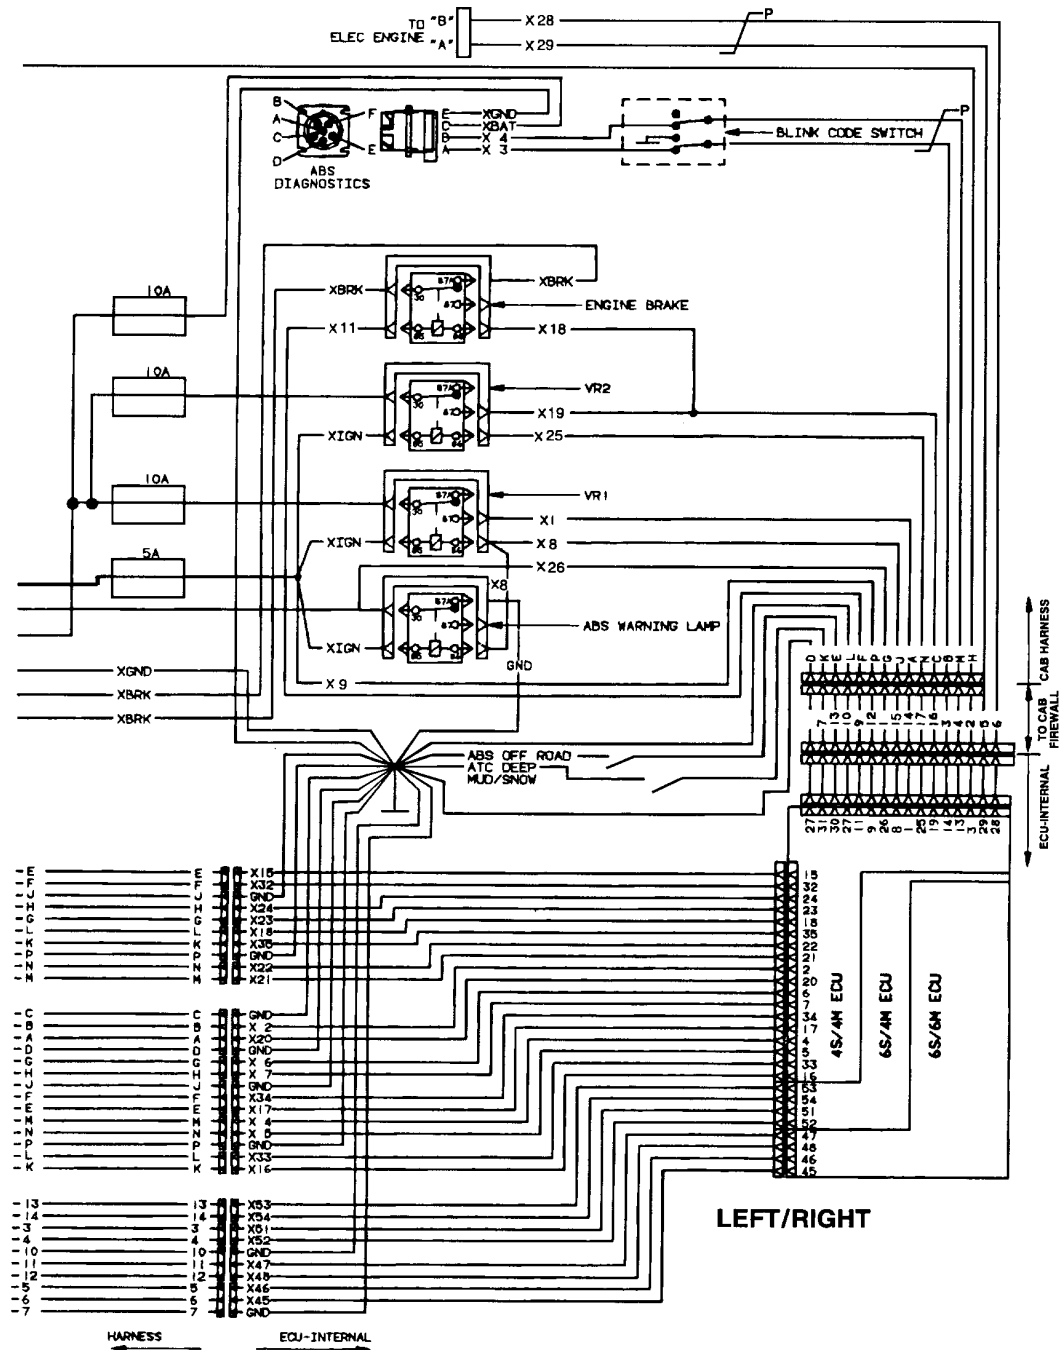

# Section 5 Wiring

## ABS/ATC Wiring Schematic Frame-Mounted ECU Left/Right Harness Configuration

Figure 5.3

**Figure 5.4**

2000446a

# Section 5 Wiring

**MERITOR WABCO**

## ABS/ATC Wiring Schematic