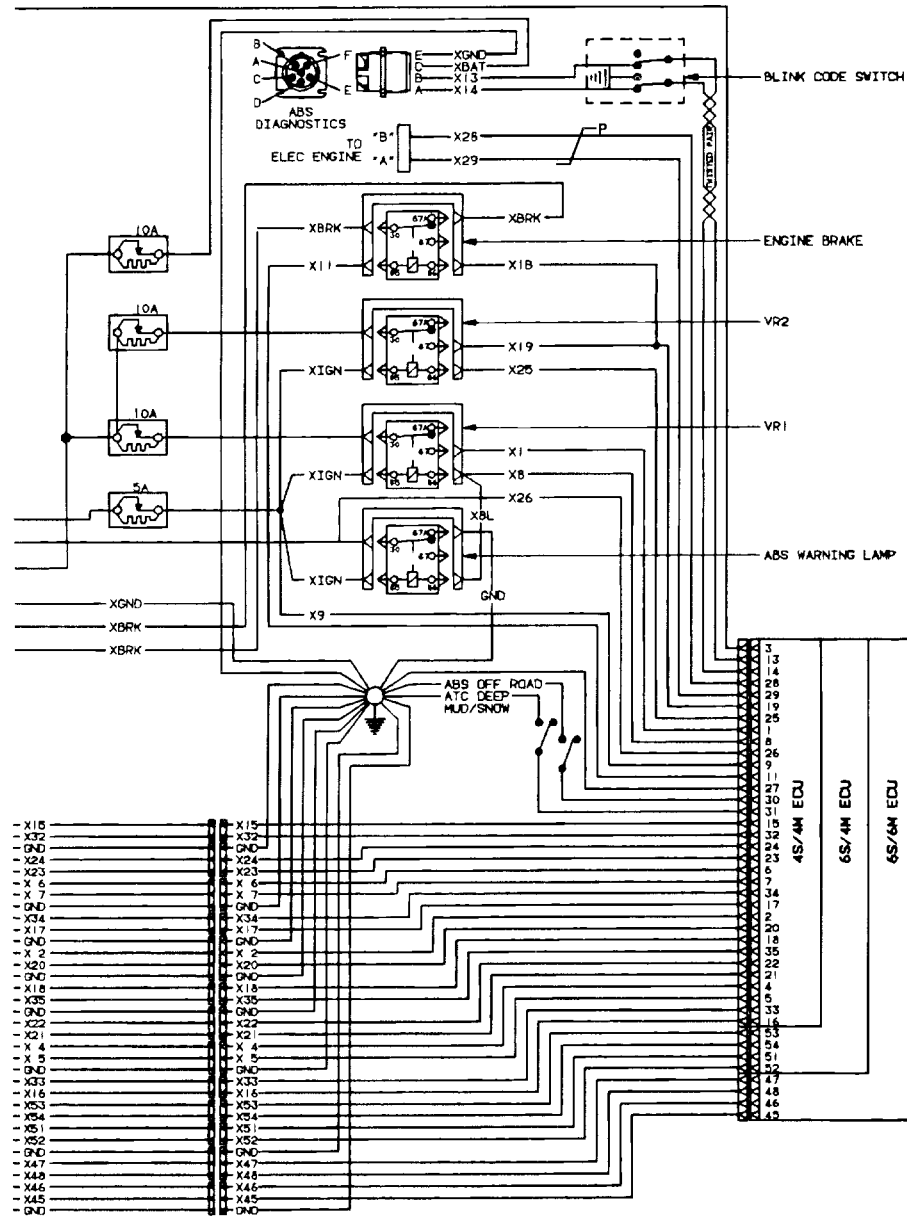

Section 5 Wiring

MERITOR WABCO

Wiring

This section contains ABS wiring diagrams and connector pin callouts. If you have any questions, please contact Meritor Customer Service at 800-535-5560.

Figure 5.1

1000445a

**ABS/ATC Wiring Schematic
Cab-Mounted ECU**

Figure 5.2

2000445a