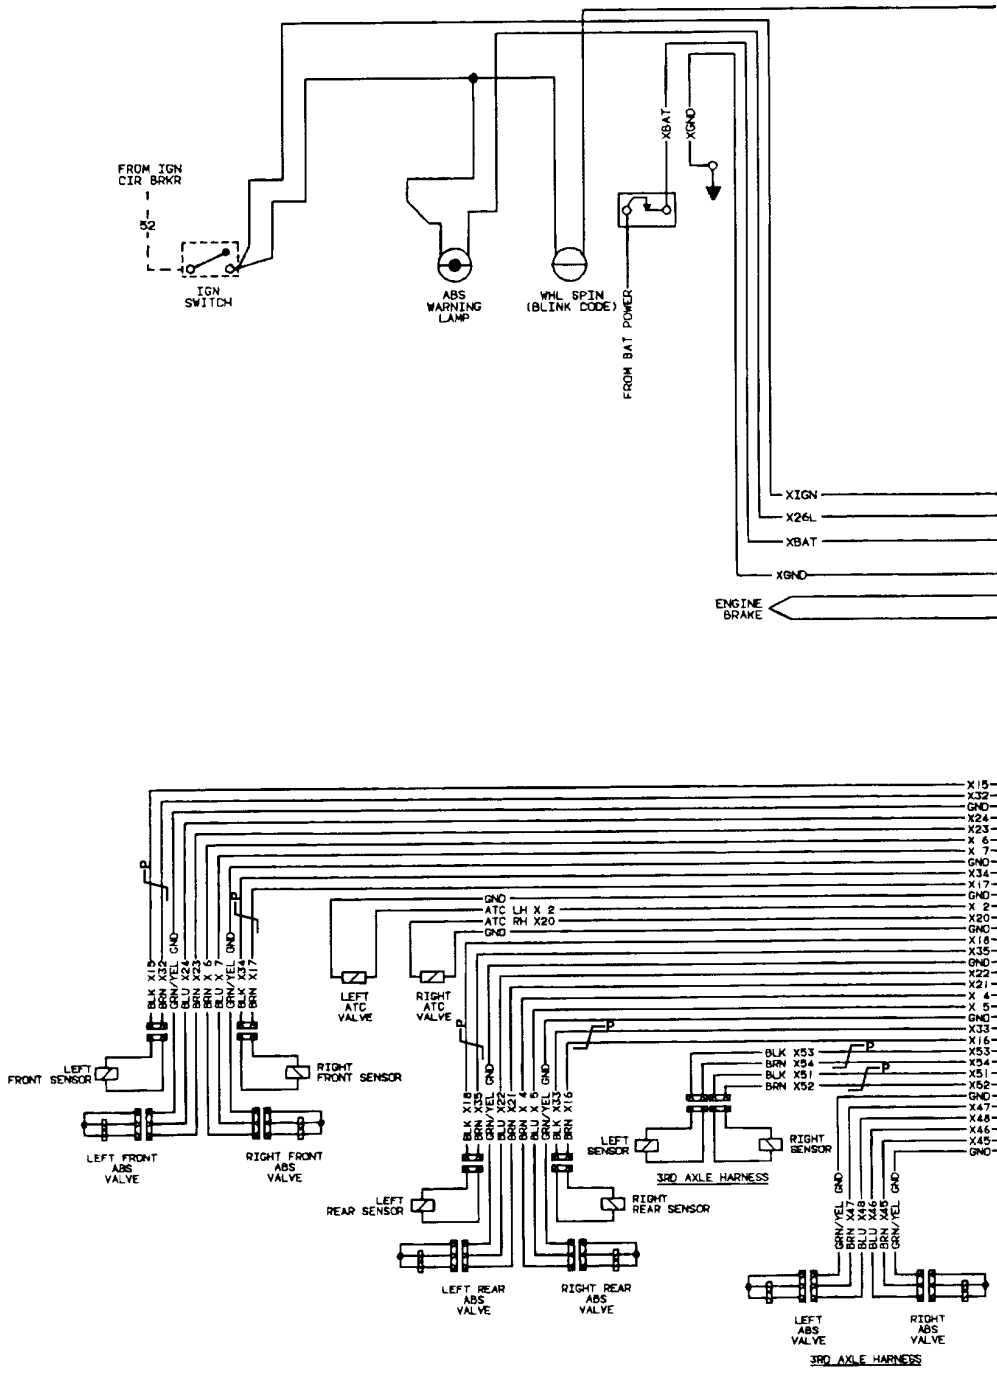

Section 5 Wiring

MERITOR WABCO

Wiring

This section contains ABS wiring diagrams and connector pin callouts. If you have any questions, please contact Meritor Customer Service at 800-535-5560.

Figure 5.1

1000445a

**ABS/ATC Wiring Schematic
Cab-Mounted ECU**

Figure 5.2

2000445a