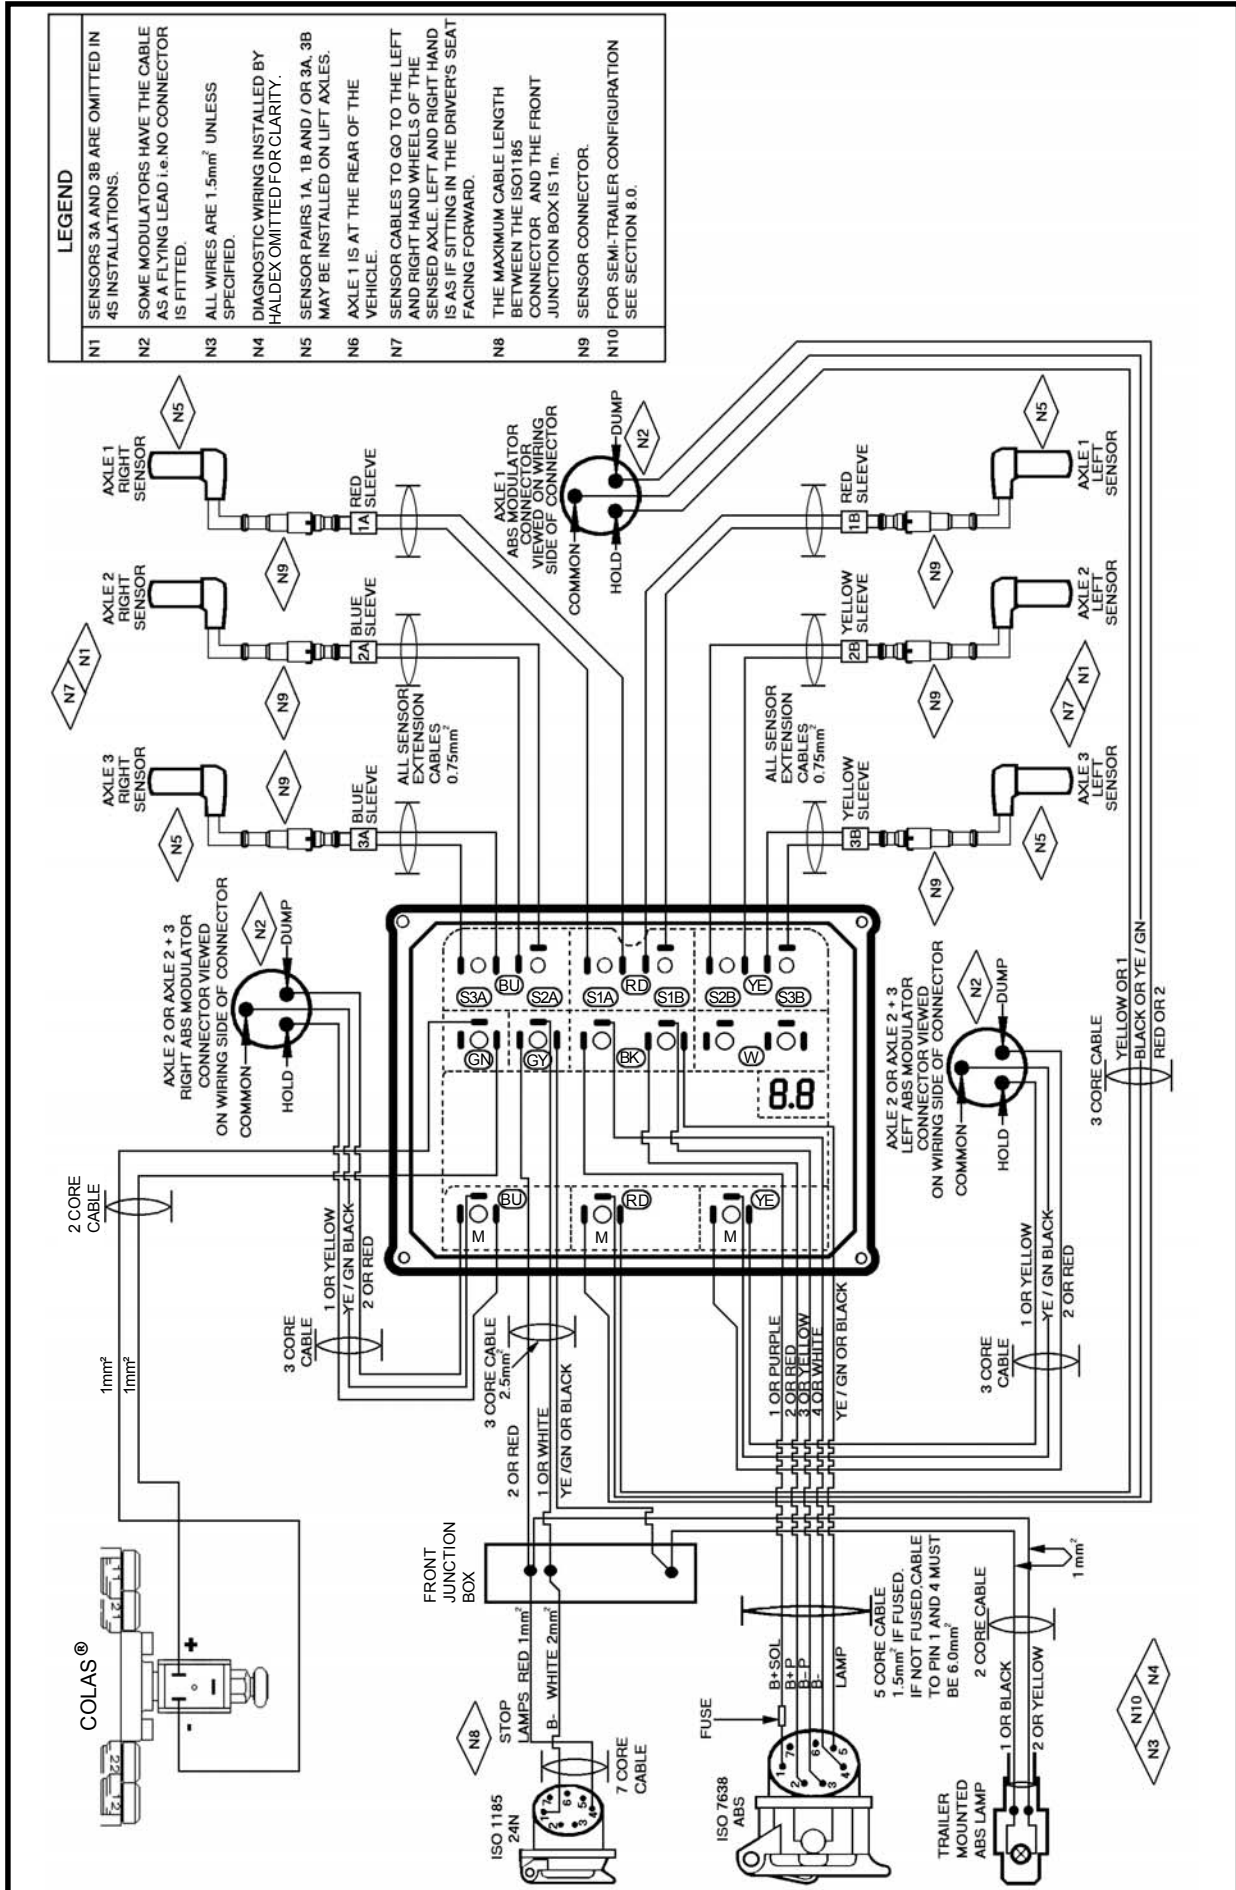

MODAL

Fig 11.9 MODAL SEMI TRAILER WIRING DIAGRAM 6S/3M WITH AUTOMATIC RESET-TO-RIDE (COLAS ®)